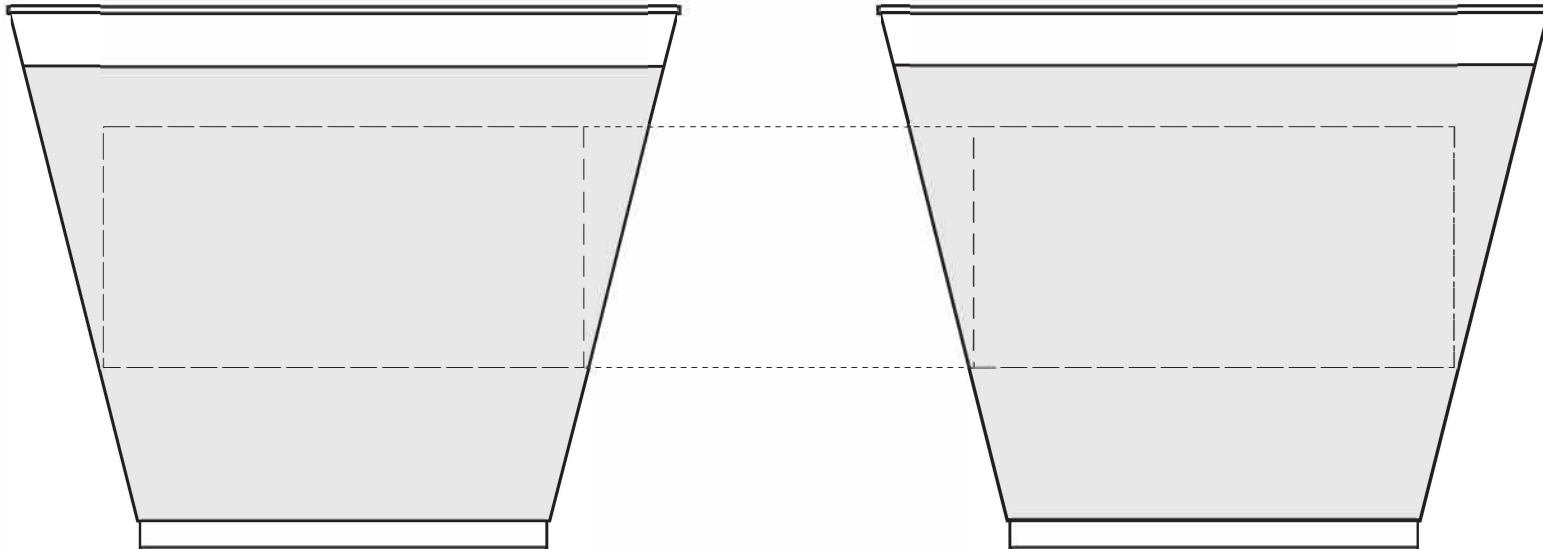

9 oz. Frosted/Screenprint (ITEM #DD900PF)

one side imprint area - 2.5" wide x 1.25" tall

4.5312" - center to center

wrap imprint area - 7.0312" wide x 1.25" tall

full wrap imprint leaves an approximate 1" - 1.25" gap between the ends

ALL ART MUST BE VECTOR. CONVERT TYPE TO CURVES OR OUTLINES.

YOUR ART WILL NOT BE CUT OFF THE CUP. OUR IMPRINT AREAS ARE SIZED SO THAT AT MAX IMPRINT WIDTH ON ONE SIDE OF THE CUP YOU CAN SEE ALL OF THE ART ON THAT SIDE WITHOUT HAVING TO TURN THE CUP. - This template's purpose is to give you our imprint area for sizing your art. We reserve the right to place your art vertically on the cup in the location we think provides the best visual layout. If you require your art to print in a specific location, please make note of that on your art and/or PO. - **Due to the taper of the cups, the imprint will distort. Geometric designs will noticeably change shape, especially circles.**